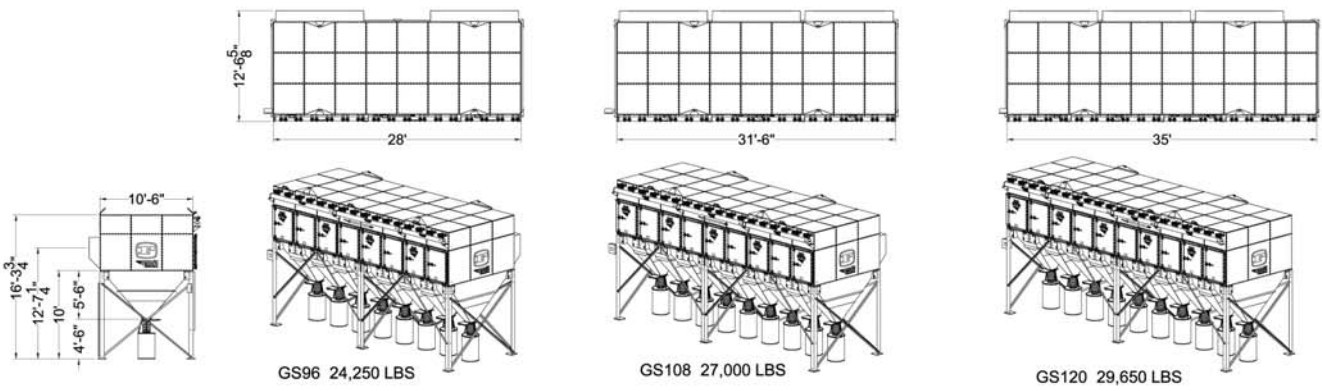

# Farr Gold Series® Models

Model # Code  
 GS 24 — # of cartridges  
 — Gold Series