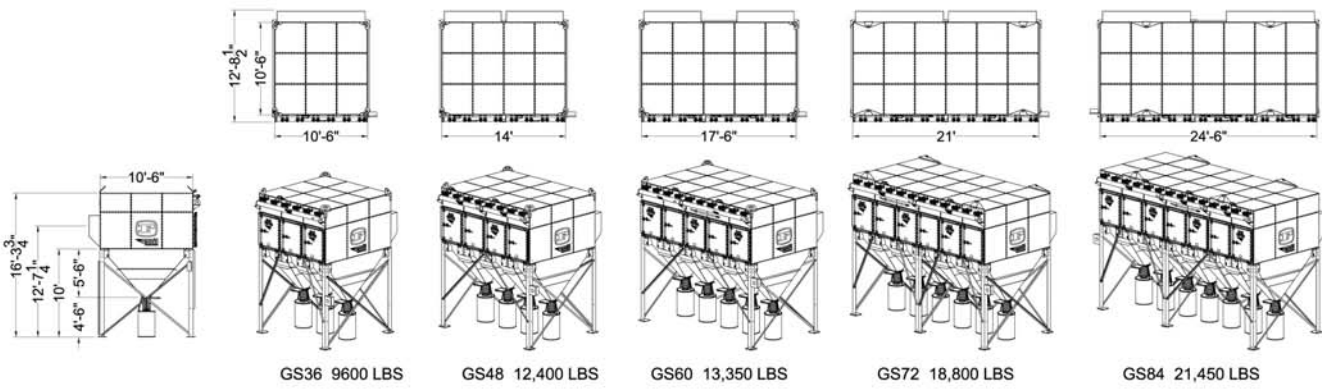

# Farr Gold Series® Models

Model # Code  
 GS 24 — # of cartridges  
 — Gold Series