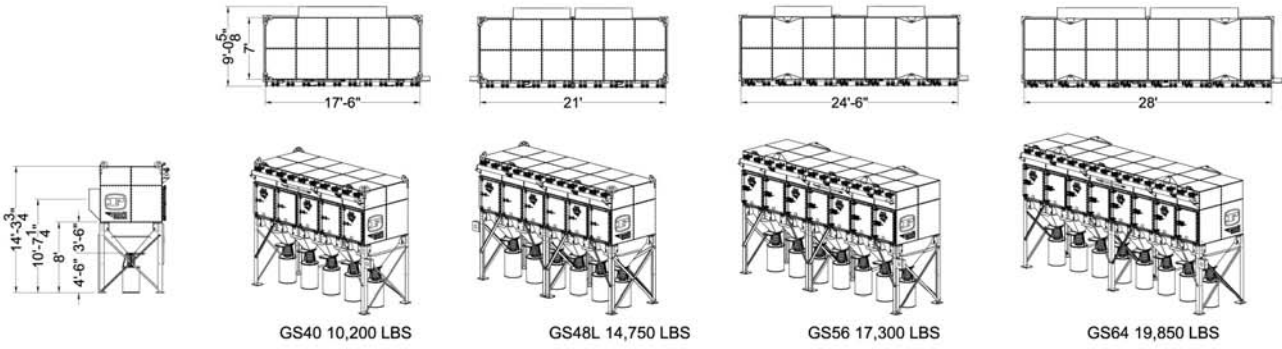

# Farr Gold Series® Models

Model # Code  
 GS 24 — # of cartridges  
 — Gold Series