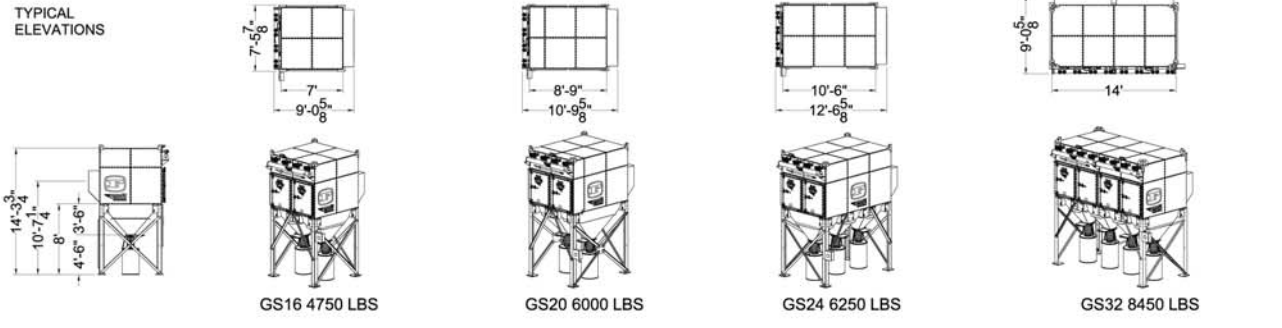

# Farr Gold Series® Models

Model # Code  
 GS 24 — # of cartridges  
 — Gold Series